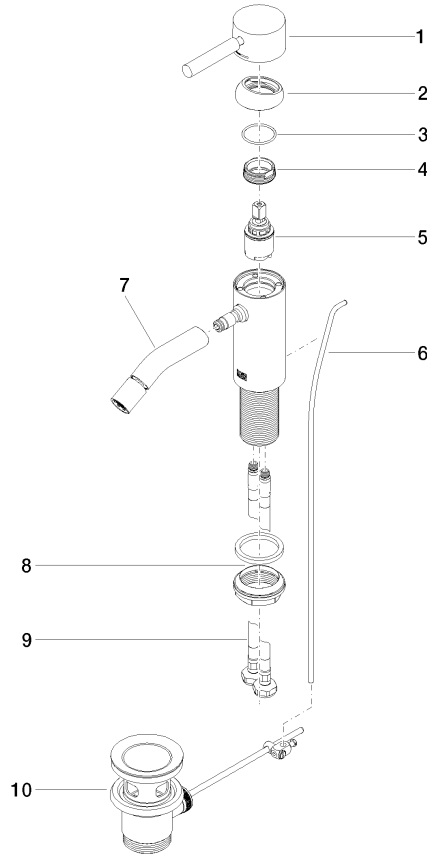

33 600 660

- 125mm projection
- ball-joint pivotable through 15° (in any direction)
- circular, air-enriched flow
- height of mixer 133 mm
- height up to aerator 55 mm
- hole diameter 35 mm
- 2x screw-in M 8 x 1 pressure hose, leak-tested
- max. flow 5.7 l/min
- WRAS 2003056

33 600 660

**Flow rate chart**

**Certificates**

WRAS\_2003056.      DVGW\_DW-6506DN0128.      IAPMO\_4976 (1).      LGA\_29703.

33 600 660

**Spare parts list**

| No. | Item Number        | Name         | Quantity used | Delivery time |
|-----|--------------------|--------------|---------------|---------------|
| 1   | 90 20 66 002 00-00 | handle       | 1             | 10            |
| 2   | 09 28 30 041-00    | cover        | 1             | 10            |
| 3   | 09 14 10 091 90    | seal         | 1             | 2             |
| 4   | 09 24 04 266 90    | nut          | 1             | 2             |
| 5   | 90 15 05 044 00 90 | cartridge    | 1             | 2             |
| 6   | 09 31 09 110-00    | pull-rod     | 1             | 10            |
| 7   | 90 11 06 209 00-00 | spout        | 1             | 10            |
| 8   | 04 23 10 044 07 90 | fixing set   | 1             | 2             |
| 9   | 04 30 04 101 00 90 | hose         | 2             | 2             |
| 10  | 90 11 01 001 00-00 | pop-up waste | 1             | 10            |