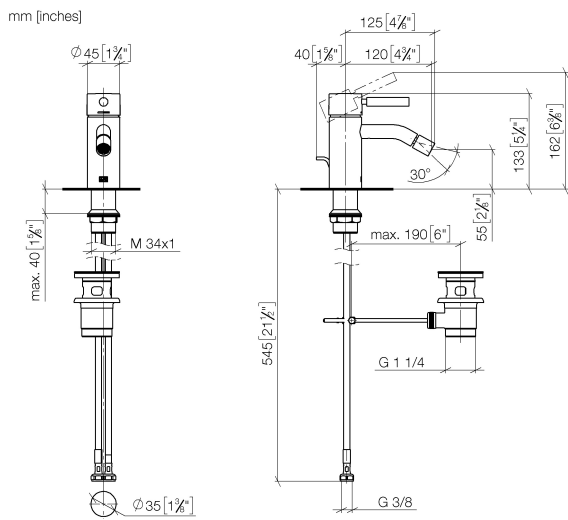

33 600 660

- 125mm projection
- ball-joint pivotable through 15° (in any direction)
- circular, air-enriched flow
- height of mixer 133 mm
- height up to aerator 55 mm
- hole diameter 35 mm
- 2x screw-in M 8 x 1 pressure hose, leak-tested
- max. flow 5.7 l/min
- WRAS 2003056

33 600 660

**Flow rate chart**

**Certificates**

WRAS\_2003056.      DVGW\_DW-6506DN0128.      IAPMO\_4976 (1).      LGA\_29703.

33 600 660

**Spare parts list**

| No. | Item Number        | Name         | Quantity used | Delivery time |
|-----|--------------------|--------------|---------------|---------------|
| 1   | 90 20 66 002 00-00 | handle       | 1             | 10            |
| 2   | 09 28 30 041-00    | cover        | 1             | 10            |
| 3   | 09 14 10 091 90    | seal         | 1             | 2             |
| 4   | 09 24 04 266 90    | nut          | 1             | 2             |
| 5   | 90 15 05 044 00 90 | cartridge    | 1             | 2             |
| 6   | 09 31 09 110-00    | pull-rod     | 1             | 10            |
| 7   | 90 11 06 209 00-00 | spout        | 1             | 10            |
| 8   | 04 23 10 044 07 90 | fixing set   | 1             | 2             |
| 9   | 04 30 04 101 00 90 | hose         | 2             | 2             |
| 10  | 90 11 01 001 00-00 | pop-up waste | 1             | 10            |